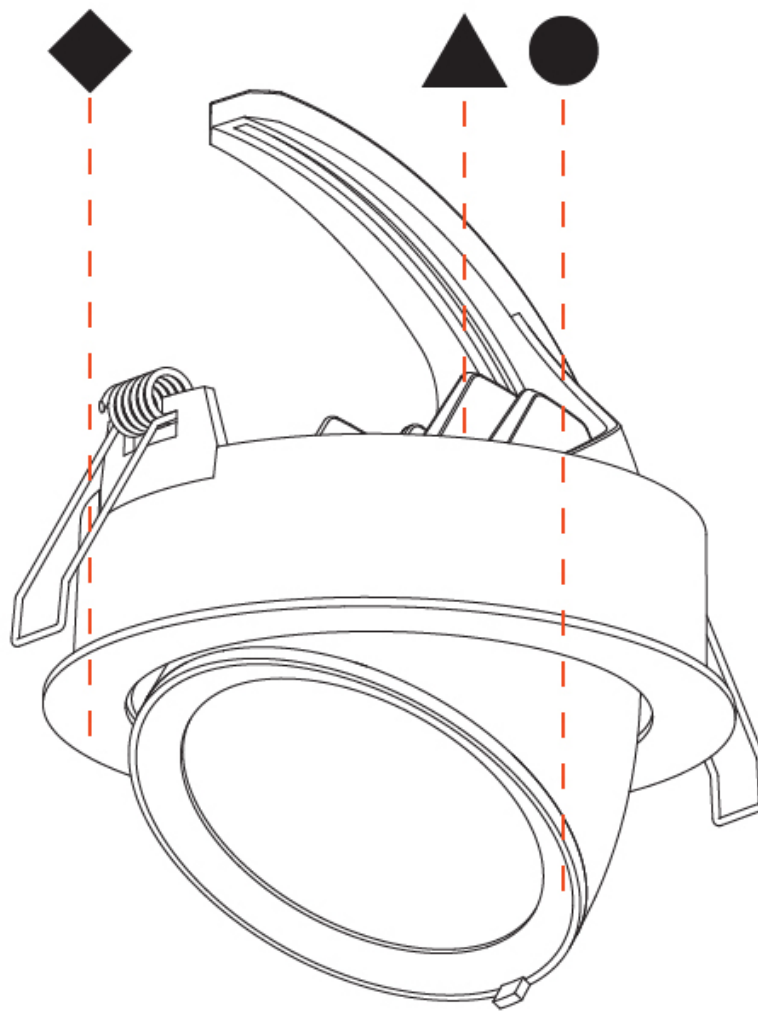

MECHANIQ ROUND EFFICIENCY RECESSED

A35067-

PROJECT _____

TYPE _____

SPECIFIER _____

QUANTITY _____

DATE _____

A